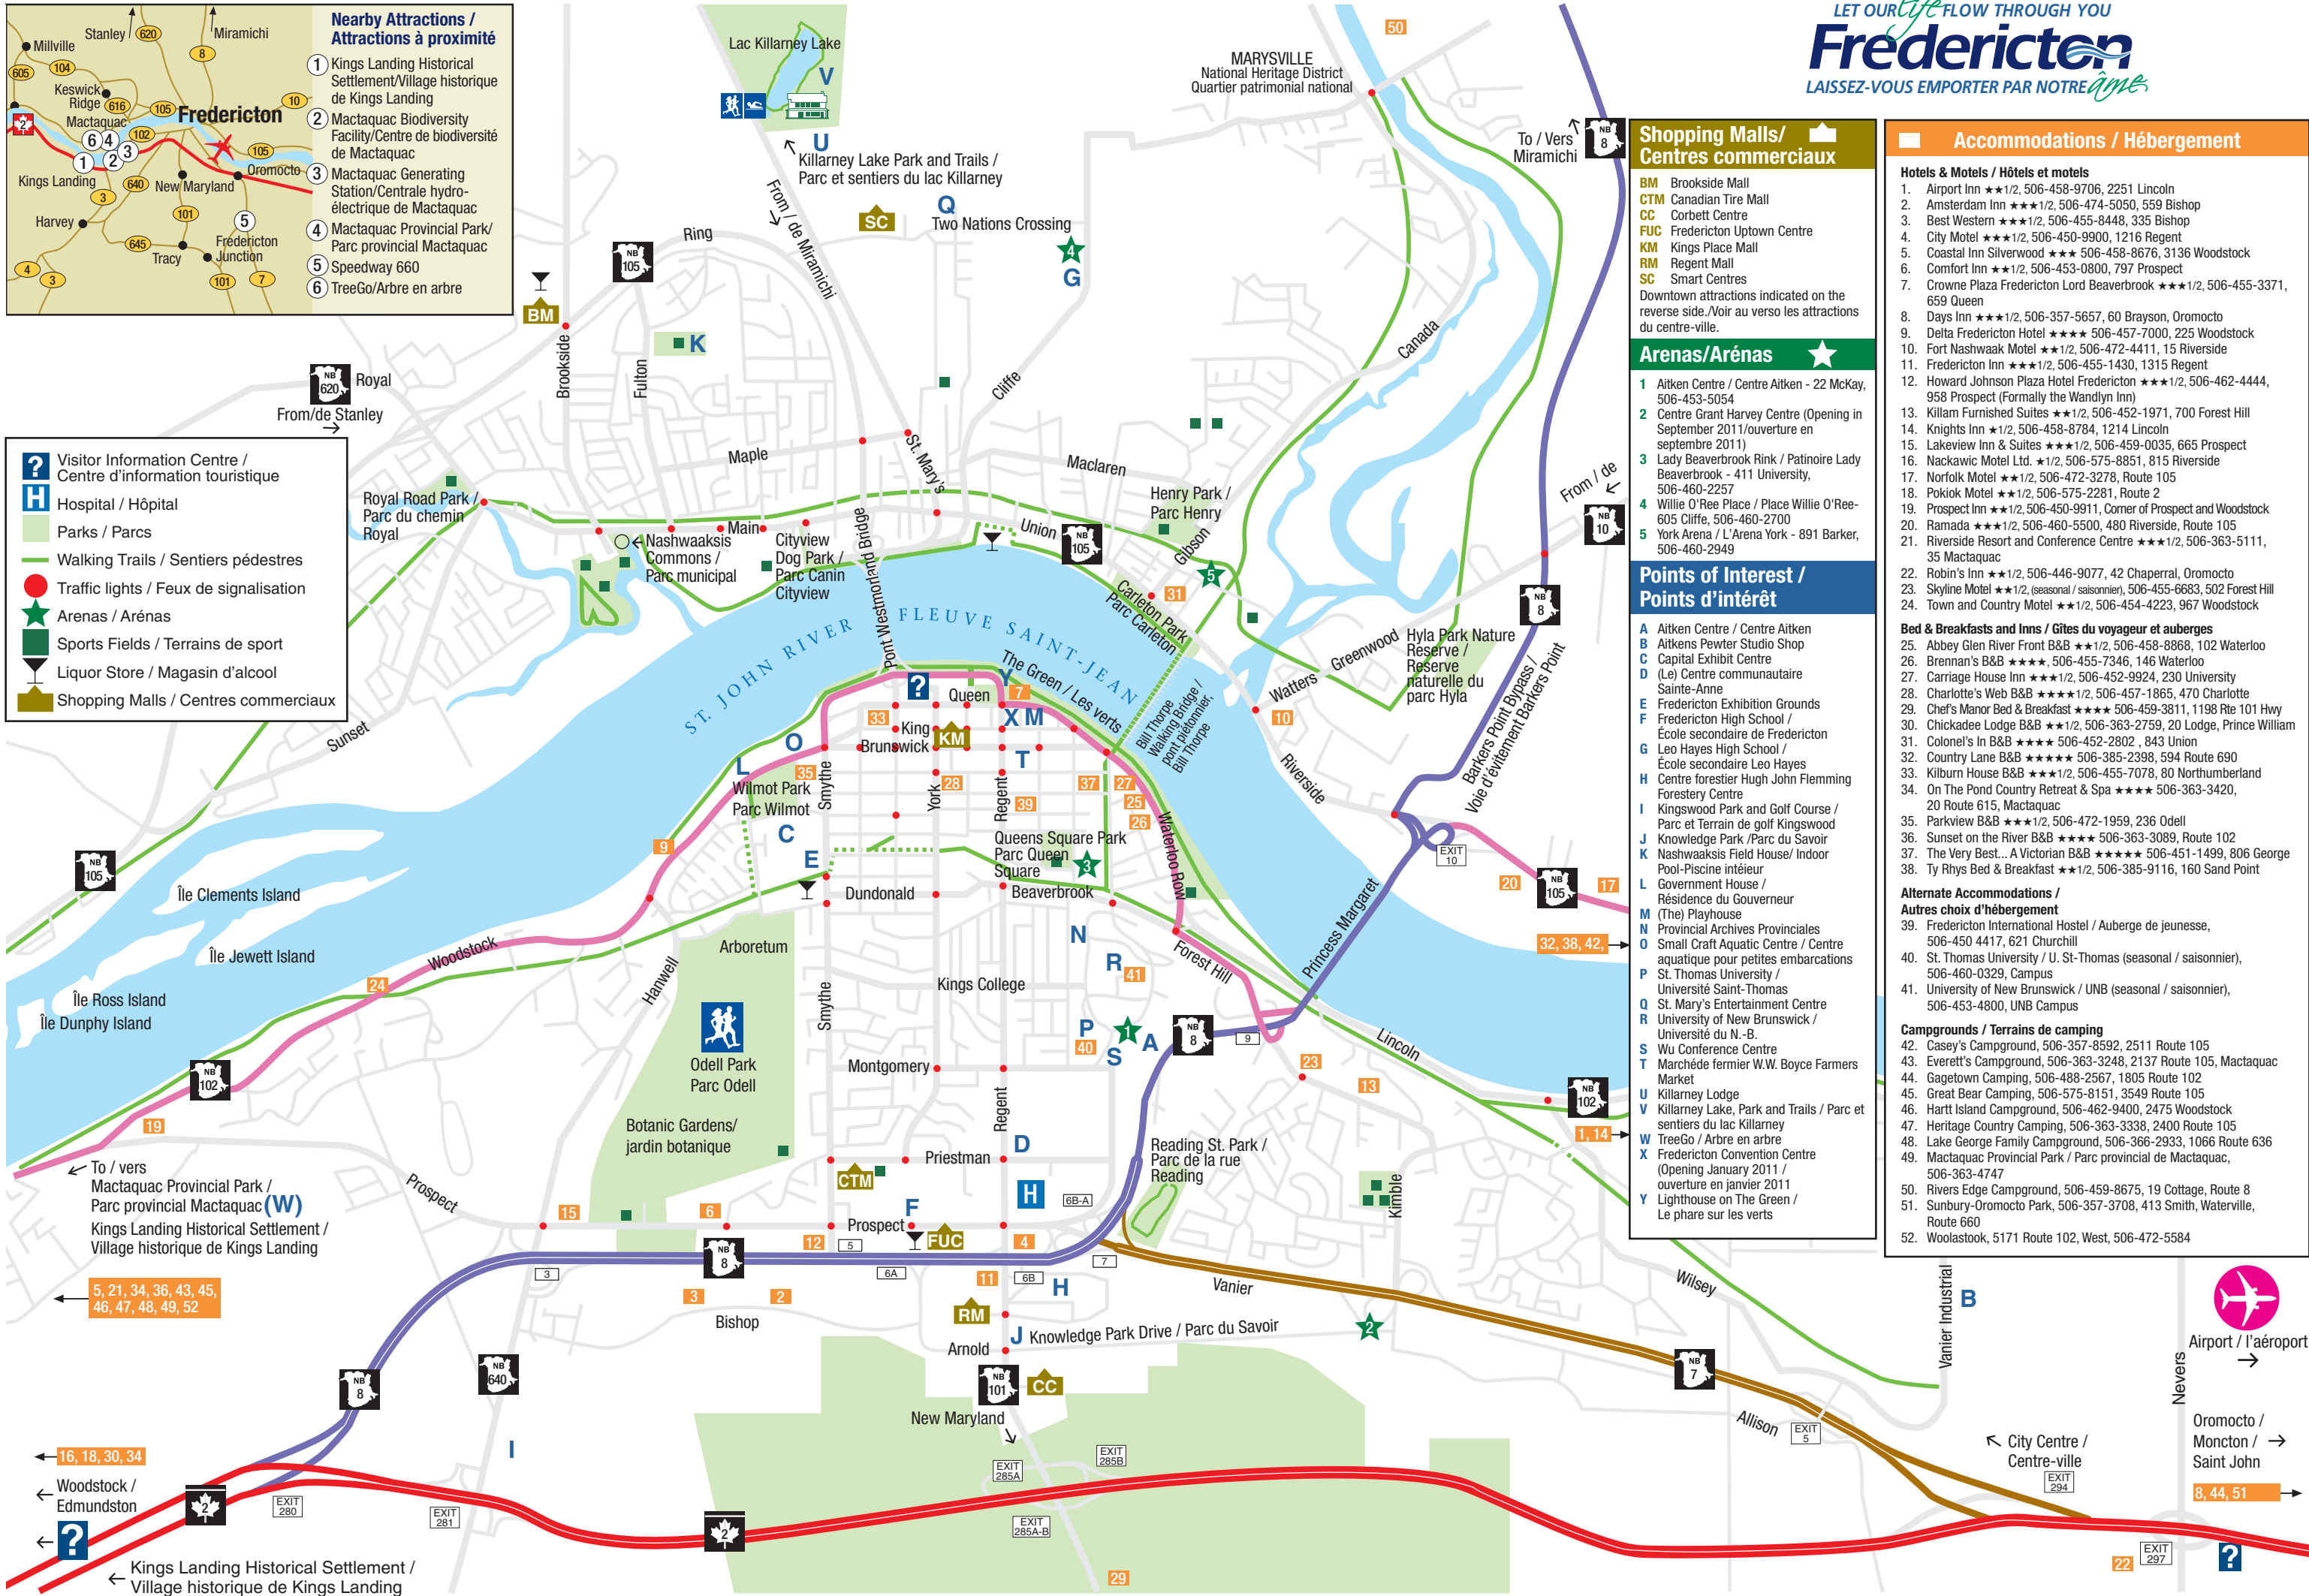

Nearby Attractions / Attractions à proximité

1. 1 Kings Landing Historical Settlement/Village historique de Kings Landing
2. 2 Mactaquac Biodiversity Facility/Centre de biodiversité de Mactaquac
3. 3 Mactaquac Generating Station/Centrale hydro-électrique de Mactaquac
4. 4 Mactaquac Provincial Park/ Parc provincial Mactaquac
5. 5 Speedway 660
6. 6 TreeGo/Arbre en arbre

- Visitor Information Centre / Centre d'information touristique
- Hospital / Hôpital
- Parks / Parcs
- Walking Trails / Sentiers pédestres
- Traffic lights / Feux de signalisation
- Arenas / Arénas
- Sports Fields / Terrains de sport
- Liquor Store / Magasin d'alcool
- Shopping Malls / Centres commerciaux

Shopping Malls/ Centres commerciaux

- **BM** Brookside Mall
- **CTM** Canadian Tire Mall
- **CC** Corbett Centre
- **FUC** Fredericton Uptown Centre
- **KM** Kings Place Mall
- **RM** Regent Mall
- **SC** Smart Centres

Downtown attractions indicated on the reverse side./Voir au verso les attractions du centre-ville.

Arenas/Arénas ★

1. 1 Aitken Centre / Centre Aitken - 22 McKay, 506-453-5054
2. 2 Centre Grant Harvey Centre (Opening in September 2011/ouverture en septembre 2011)
3. 3 Lady Beaverbrook Rink / Patinoire Lady Beaverbrook - 411 University, 506-460-2257
4. 4 Willie O'Ree Place / Place Willie O'Ree-605 Cliffe, 506-460-2700
5. 5 York Arena / L'Arena York - 891 Barker, 506-460-2949

Points of Interest / Points d'intérêt

- **A** Aitken Centre / Centre Aitken
- **B** Aitkens Pewter Studio Shop
- **C** Capital Exhibit Centre
- **D** (Le) Centre communautaire Sainte-Anne
- **E** Fredericton Exhibition Grounds
- **F** Fredericton High School / École secondaire de Fredericton
- **G** Leo Hayes High School / École secondaire Leo Hayes
- **H** Centre forestier Hugh John Flemming Forestry Centre
- **I** Kingswood Park and Golf Course / Parc et Terrain de golf Kingswood
- **J** Knowledge Park / Parc du Savoir
- **K** Nashwaaksis Field House / Indoor Pool-Piscine intérieure
- **L** Government House / Résidence du Gouverneur
- **M** (The) Playhouse
- **N** Provincial Archives Provinciales
- **O** Small Craft Aquatic Centre / Centre aquatique pour petites embarcations
- **P** St. Thomas University / Université Saint-Thomas
- **Q** St. Mary's Entertainment Centre
- **R** University of New Brunswick / Université du N.-B.
- **S** Wu Conference Centre
- **T** Marché fermier W.W. Boyce Farmers Market
- **U** Killarney Lodge
- **V** Killarney Lake, Park and Trails / Parc et sentiers du lac Killarney
- **W** TreeGo / Arbre en arbre
- **X** Fredericton Convention Centre (Opening January 2011 / ouverture en janvier 2011)
- **Y** Lighthouse on The Green / Le phare sur les verts